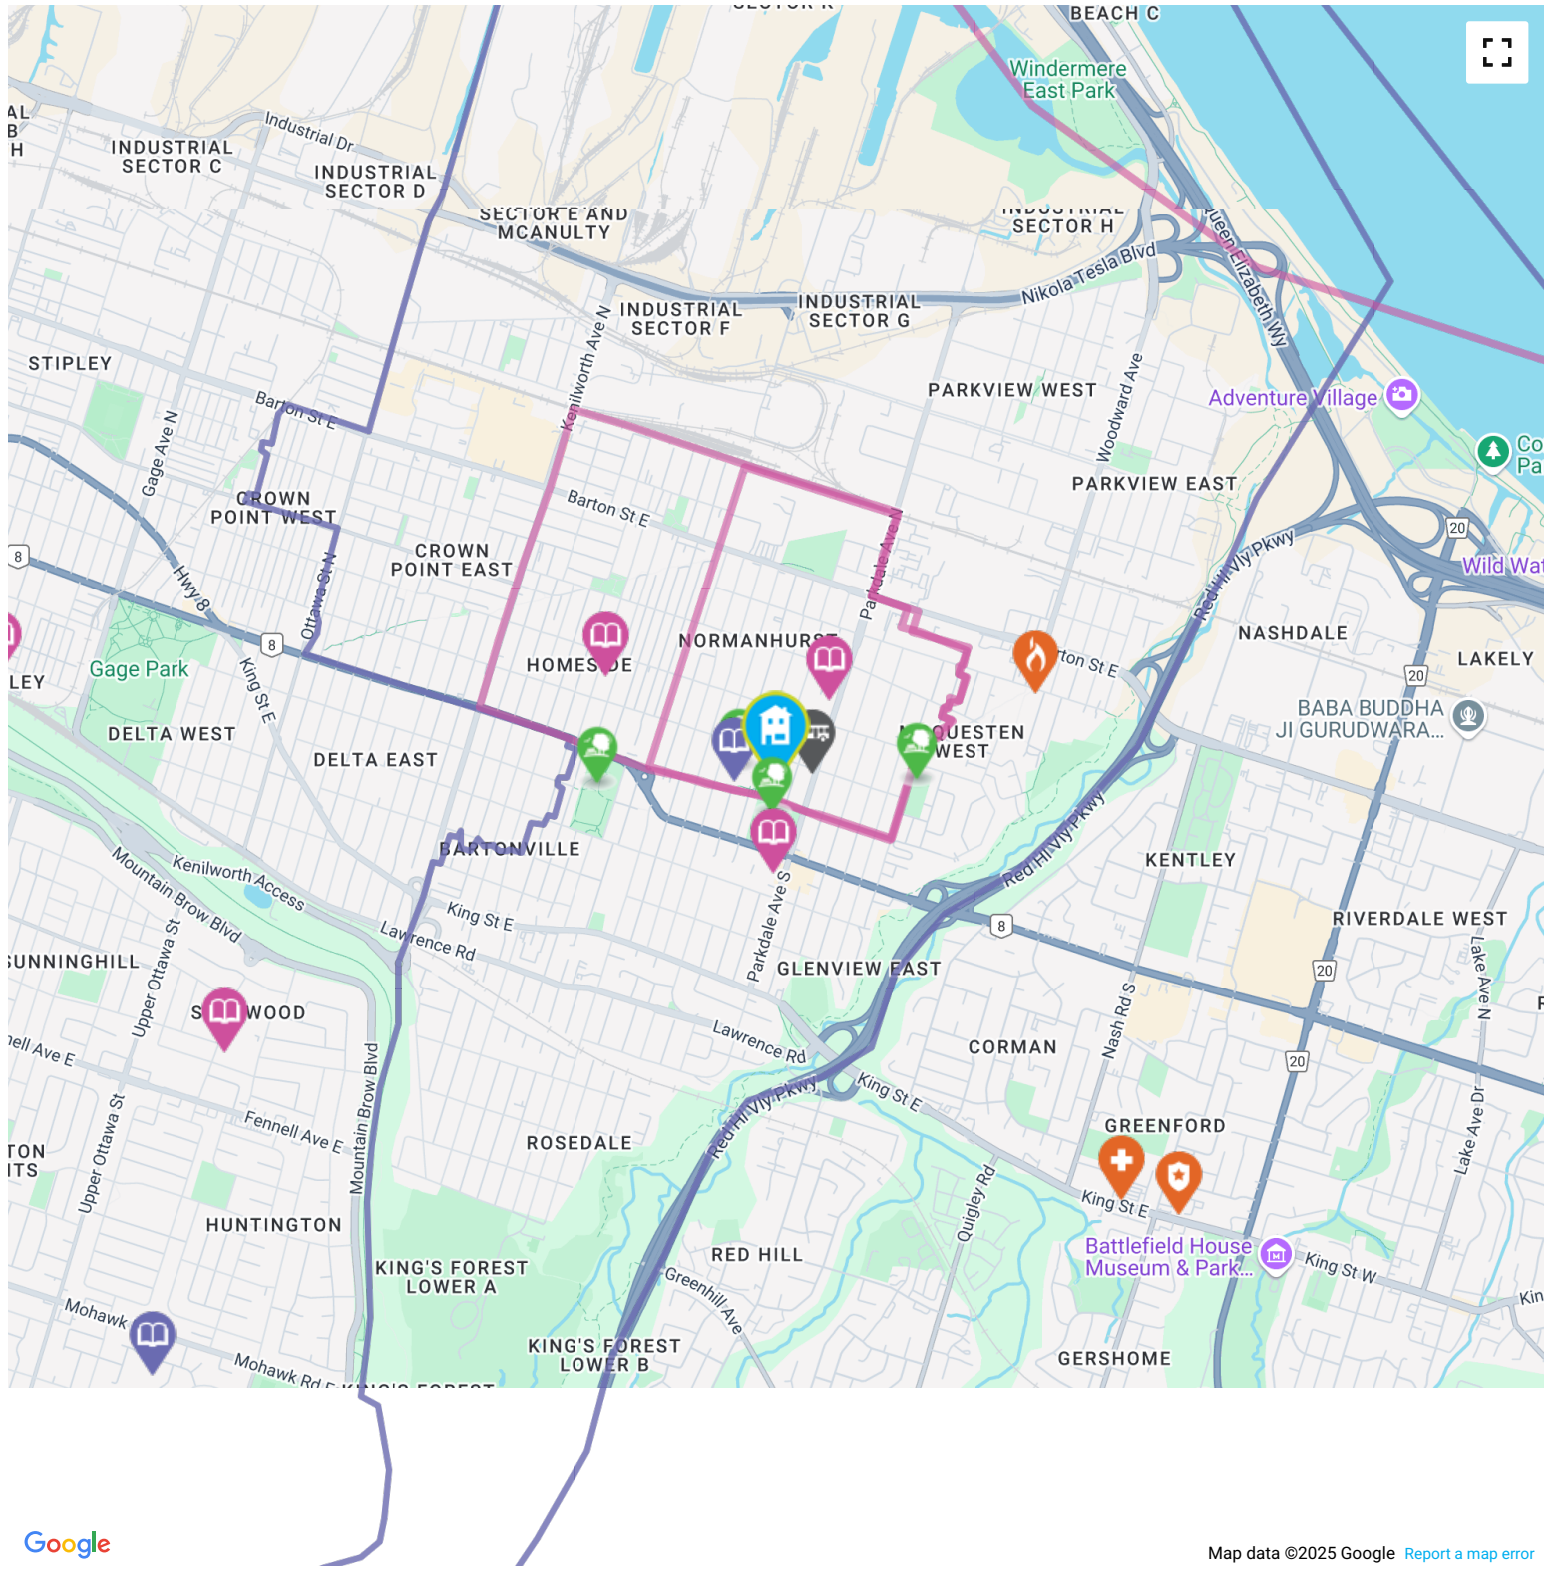

2.41 KM away

Type	Urgent Care
Address	2757 King St E, Hamilton, ON, L8G 5E4, Canada
Phone Number	905-522-1155

<https://www.stjoes.ca...>

The nearest fire station is Hamilton Fire Station 8

1.23 KM away

Address 400 Melvin Avenue, Hamilton, ON L8H

<https://www.hamilton.ca...>

The nearest police facility is East End Station

2.62 KM away

Address 2825 King Street East, Hamilton, ON L8G

<https://hamiltonpolice.on.ca...>

Map data ©2025 Google [Report a map error](#)